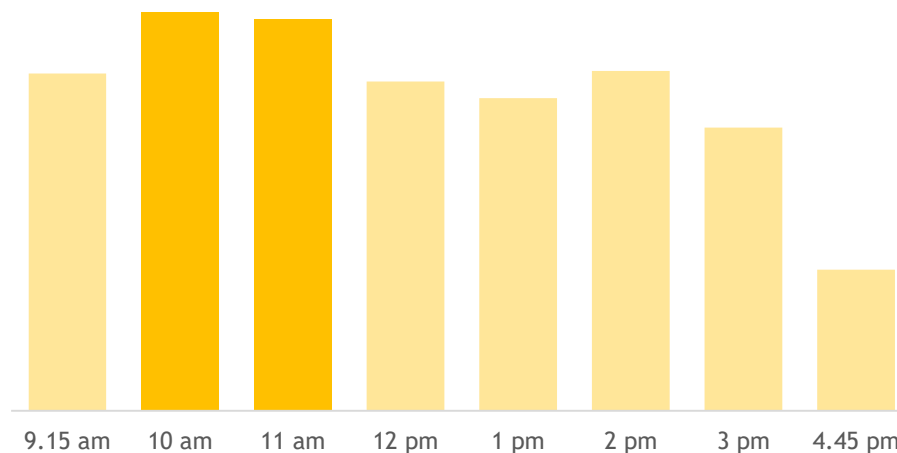

Maybank@AMK

Block 710A Ang Mo Kio Avenue 8 #01-2627 Singapore 561710

Monday - Friday 9.15am - 4.45pm
Saturday 9.15am - 12.15pm
(Closed on Sunday and Public Holidays)

Branch Traffic (Monday - Friday)

Branch Traffic (Saturday)

Information provided is based on historic data and not live data.

[Get In Touch With Us](#)

Important Notice: Due to the surge in customers visiting the branch, our last queue ticket for all services will be issued up to three (3) hours before the branch closing time with effect from 8 October 2022. We apologise for any inconvenience caused.