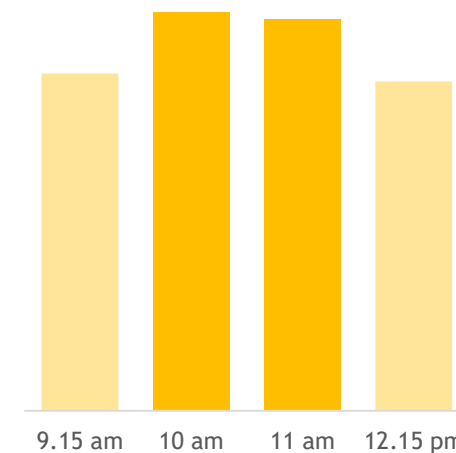

Maybank@AMK

Block 710A Ang Mo Kio Avenue 8 #01-2627 Singapore 561710

Monday - Friday 9.15am - 4.45pm
Saturday 9.15am - 12.15pm
(Closed on Sunday and Public Holidays)

Branch Traffic (Monday - Friday)

Branch Traffic (Saturday)

Information provided is based on historic data and not live data.

[Get In Touch With Us](#)

Important Notice: Due to the surge in customers visiting the branch, our last queue ticket for all services will be issued up to three (3) hours before the branch closing time with effect from 8 October 2022. We apologise for any inconvenience caused.