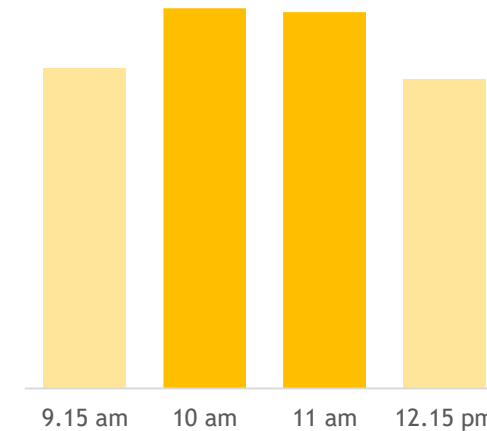

Maybank@Bedok

Block 210 New Upper Changi Road #01-699 Singapore 460210

Monday - Friday 9.15am - 4.45pm
Saturday 9.15am - 12.15pm
(Closed on Sunday and Public Holidays)

Branch Traffic (Monday - Friday)

Information provided is based on historic data and not live data.

Branch Traffic (Saturday)

[Get In Touch With Us](#)

Important Notice: Due to the surge in customers visiting the branch, our last queue ticket for all services will be issued up to three (3) hours before the branch closing time with effect from 8 October 2022. We apologise for any inconvenience caused.