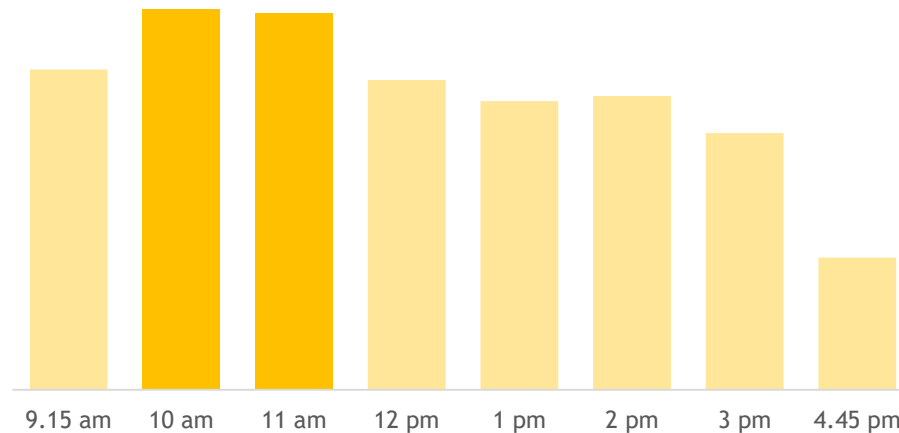

Maybank@Bedok

Block 210 New Upper Changi Road #01-699 Singapore 460210

Monday - Friday 9.15am - 4.45pm
Saturday 9.15am - 12.15pm
(Closed on Sunday and Public Holidays)

Branch Traffic (Monday - Friday)

Information provided is based on historic data and not live data.

Branch Traffic (Saturday)

[Get In Touch With Us](#)

Important Notice: Due to the surge in customers visiting the branch, our last queue ticket for all services will be issued up to three (3) hours before the branch closing time with effect from 8 October 2022. We apologise for any inconvenience caused.