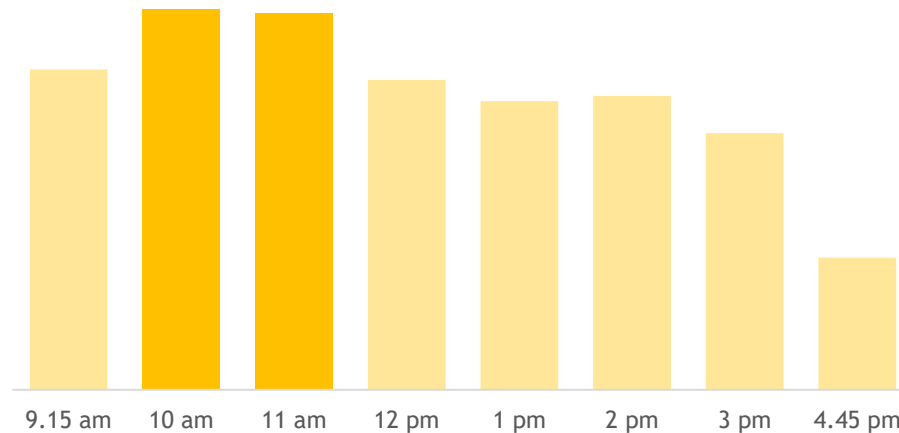

Maybank@BtTimah

1 Jalan Anak Bukit #01-16A Bukit Timah Plaza Singapore 588996

Monday - Friday 9.15am - 4.45pm
Saturday 9.15am - 12.15pm
(Closed on Sunday and Public Holidays)

Branch Traffic (Monday - Friday)

Branch Traffic (Saturday)

Information provided is based on historic data and not live data.

[Get In Touch With Us](#)

Important Notice: Due to the surge in customers visiting the branch, our last queue ticket for all services will be issued up to three (3) hours before the branch closing time with effect from 8 October 2022. We apologise for any inconvenience caused.