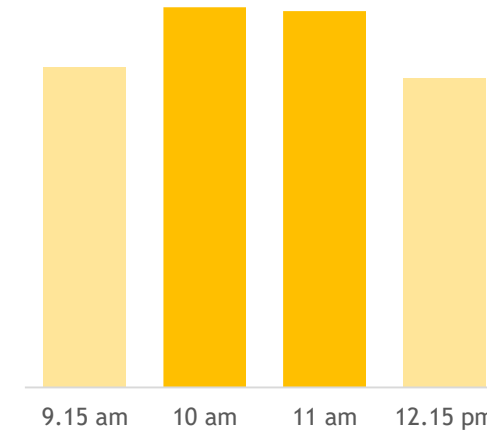

Maybank@BtTimah

1 Jalan Anak Bukit #01-16A Bukit Timah Plaza Singapore 588996

Monday - Friday 9.15am - 4.45pm
Saturday 9.15am - 12.15pm
(Closed on Sunday and Public Holidays)

Branch Traffic (Monday - Friday)

Branch Traffic (Saturday)

Information provided is based on historic data and not live data.

[Get In Touch With Us](#)

Important Notice: Due to the surge in customers visiting the branch, our last queue ticket for all services will be issued up to three (3) hours before the branch closing time with effect from 8 October 2022. We apologise for any inconvenience caused.