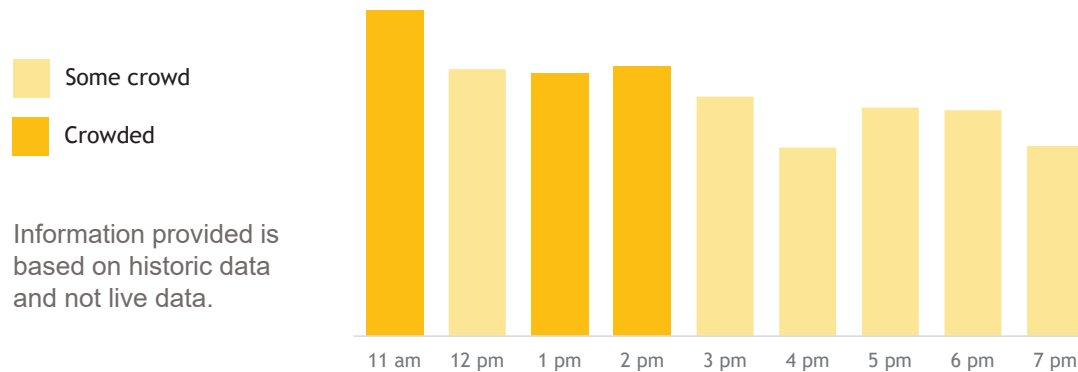

Maybank@CausewayPoint

1 Woodlands Square #02-31 Causeway Point Singapore 738099

Monday - Saturday 11am - 7pm
(Closed on Sunday and Public Holidays)

Branch Traffic (Monday - Saturday)

Information provided is based on historic data and not live data.

[Get In Touch With Us](#)

Important Notice: Due to the surge in customers visiting the branch, our last queue ticket for all services will be issued up to three (3) hours before the branch closing time with effect from 8 October 2022. We apologise for any inconvenience caused.