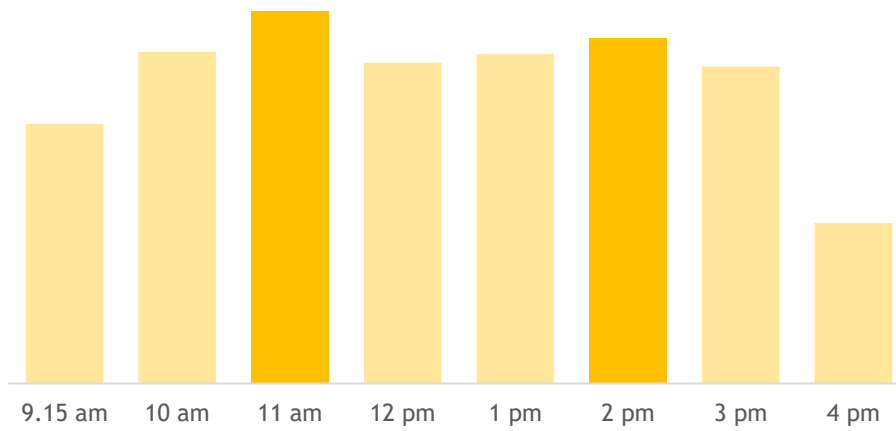

Maybank@Chinatown

 101 Upper Cross Street #01-22 People's Park Centre Singapore 058357

 Monday - Friday 9.15 am - 4.45 pm
Saturday 9.15 am - 12.15 pm
(Closed on Sunday and Public Holidays)

Popular Times

[Get in touch](#)