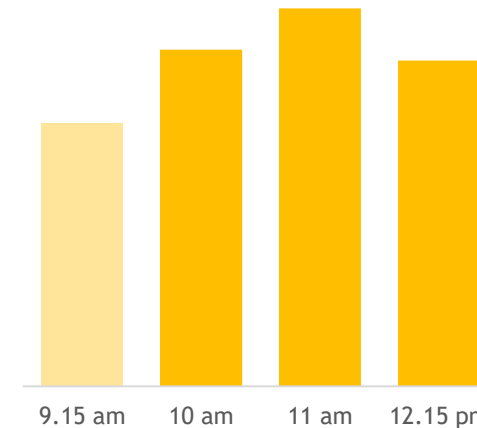

Branch Traffic (Saturday)

Information provided is based on historic data and not live data.

[Get In Touch With Us](#)

Important Notice: Due to the surge in customers visiting the branch, our last queue ticket for all services will be issued up to three (3) hours before the branch closing time with effect from 8 October 2022. We apologise for any inconvenience caused.