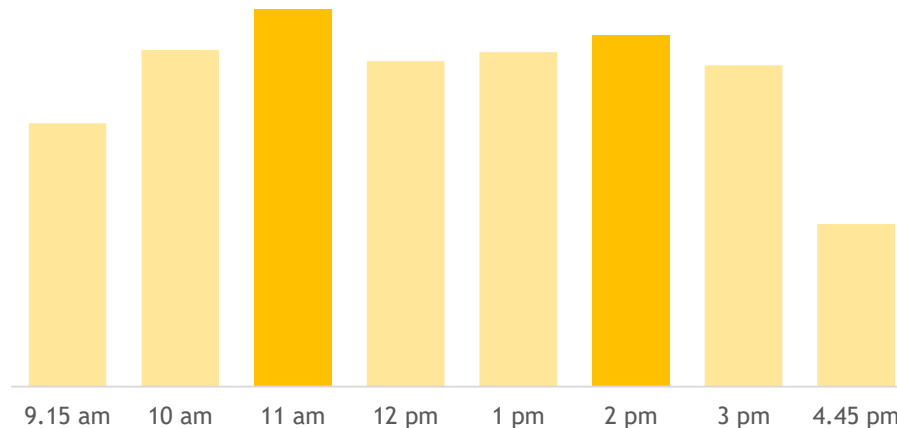

Branch Traffic (Saturday)

Information provided is based on historic data and not live data.

[Get In Touch With Us](#)

Important Notice: Due to the surge in customers visiting the branch, our last queue ticket for all services will be issued up to three (3) hours before the branch closing time with effect from 8 October 2022. We apologise for any inconvenience caused.