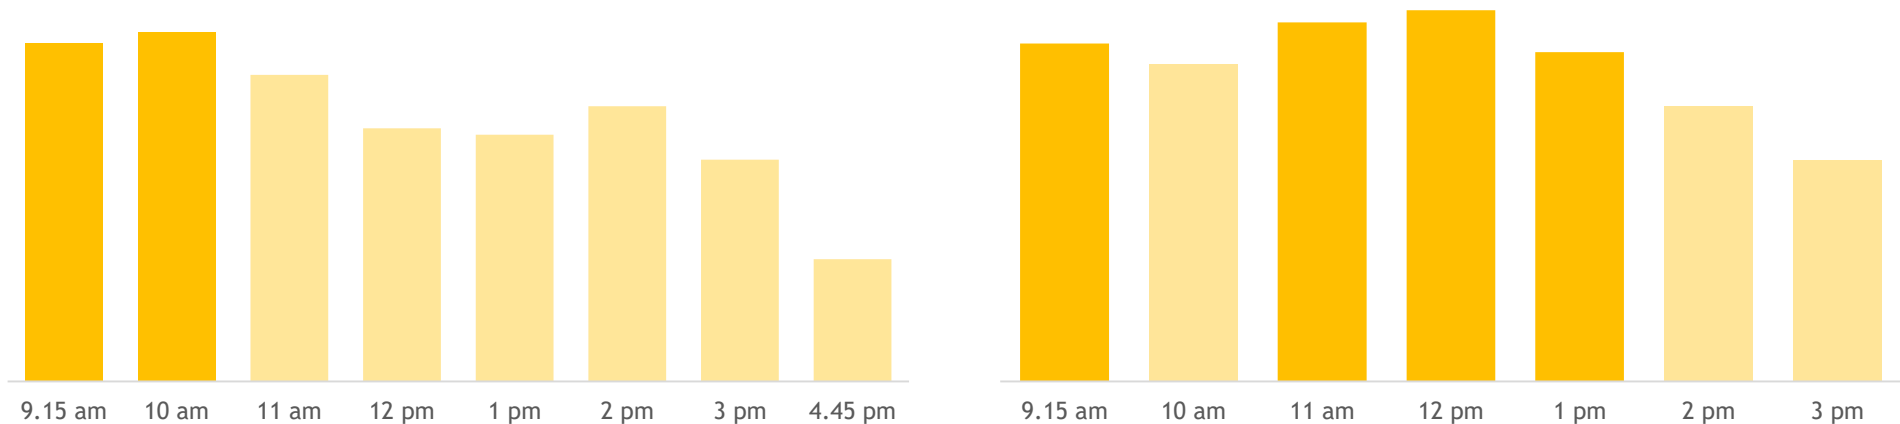

Maybank@ChoaChuKang

Block 304 Choa Chu Kang Ave 4 #01-661 Singapore 680304

Monday - Friday 9.15am - 4.45pm
Saturday 9.15am - 3pm
(Closed on Sunday and Public Holidays)

Branch Traffic (Monday - Friday)

Branch Traffic (Saturday)

Information provided is based on historic data and not live data.

[Get In Touch With Us](#)

Important Notice: Due to the surge in customers visiting the branch, our last queue ticket for all services will be issued up to three (3) hours before the branch closing time with effect from 8 October 2022. We apologise for any inconvenience caused.