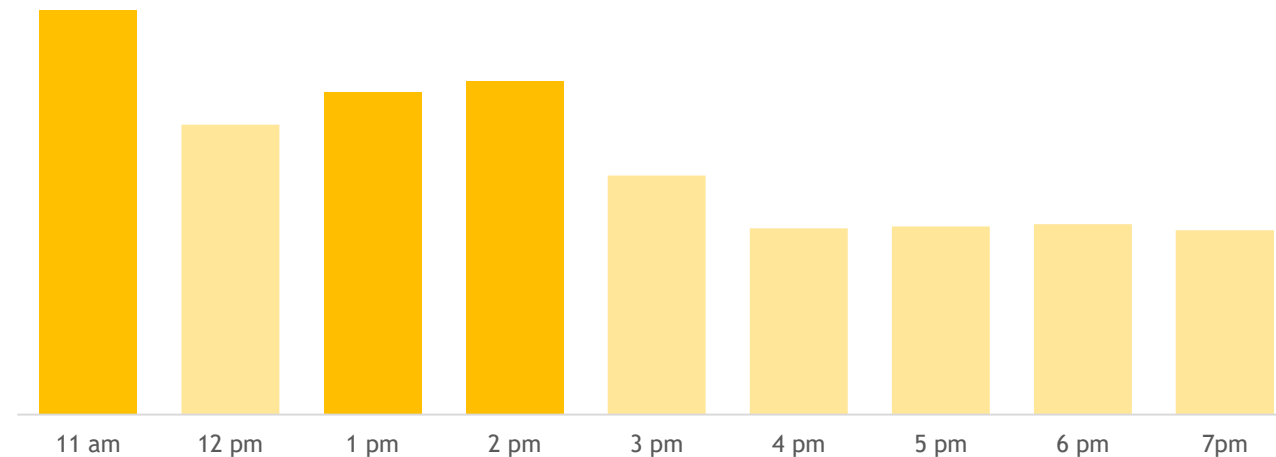

Maybank@Clementi

3151 Commonwealth Ave West #01-01/02/03/04/05/06 & #02-01/02 Grantral Mall @ Clementi Singapore 129581

Monday - Saturday 11am - 7pm
(Closed on Sunday and Public Holidays)

Branch Traffic

Information provided is based on historic data and not live data.

[Get In Touch With Us](#)

Important Notice: Due to the surge in customers visiting the branch, our last queue ticket for all services will be issued up to three (3) hours before the branch closing time with effect from 8 October 2022. We apologise for any inconvenience caused.