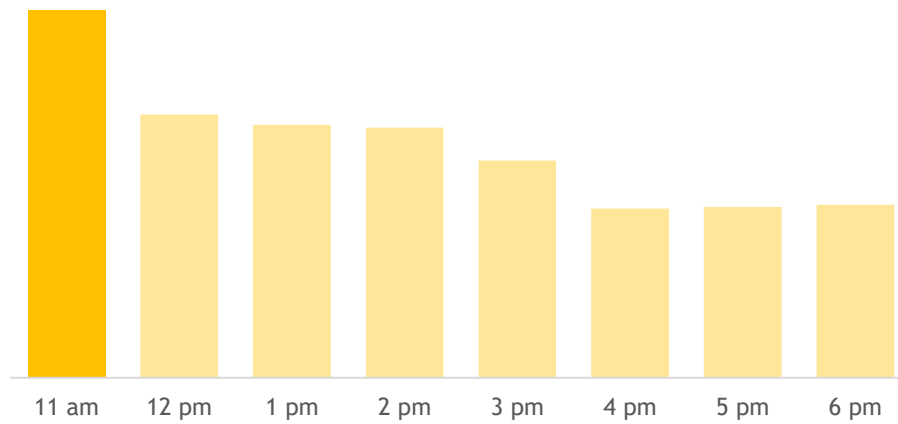

Maybank@Clementi

3151 Commonwealth Avenue West #01-01/02/03/04/05/06 & #02-01/02 Grantral Mall Singapore 129581

Monday - Saturday 11 am - 7 pm
(Closed on Sunday and Public Holidays)

Popular Times

[Get in touch](#)