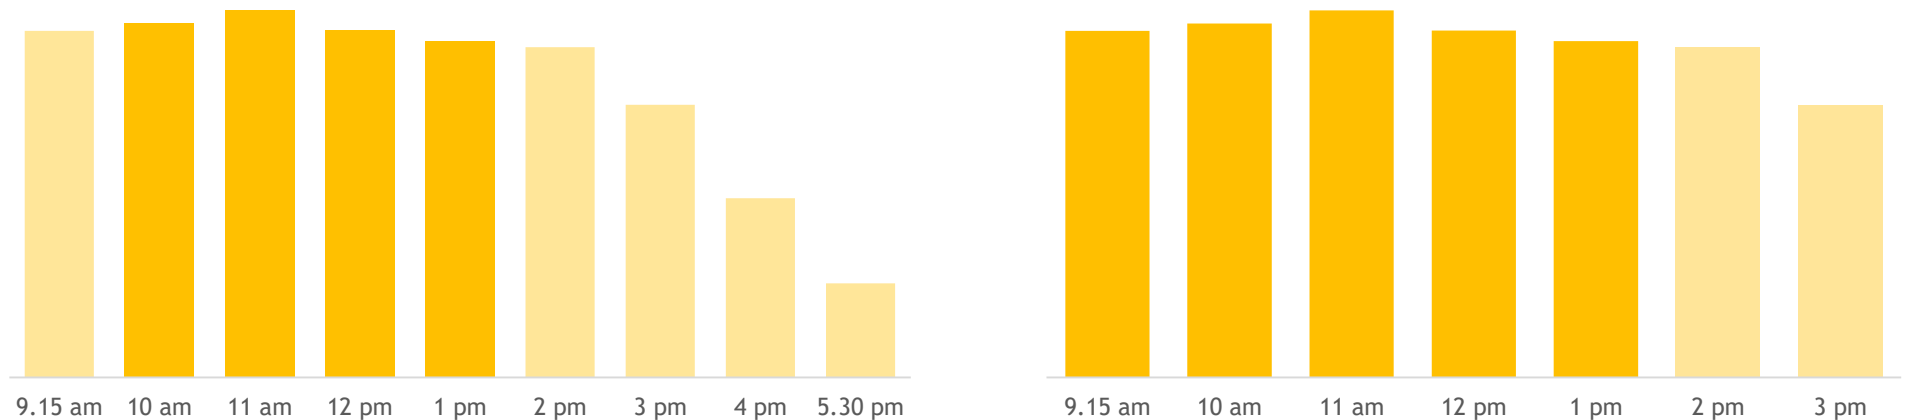

# Maybank@HDBHub

Block 480 Toa Payoh Lorong 6 #01-11 HDB Hub Singapore 310480

Monday - Friday 9.15am - 5.30pm  
Saturday 9.15am - 3pm  
(Closed on Sunday and Public Holidays)

Branch Traffic (Monday - Friday)

Branch Traffic (Saturday)

 Some crowd  
 Crowded

Information provided is based on historic data and not live data.

[Get In Touch With Us](#)

Important Notice: Due to the surge in customers visiting the branch, our last queue ticket for all services will be issued up to three (3) hours before the branch closing time with effect from 8 October 2022. We apologise for any inconvenience caused.