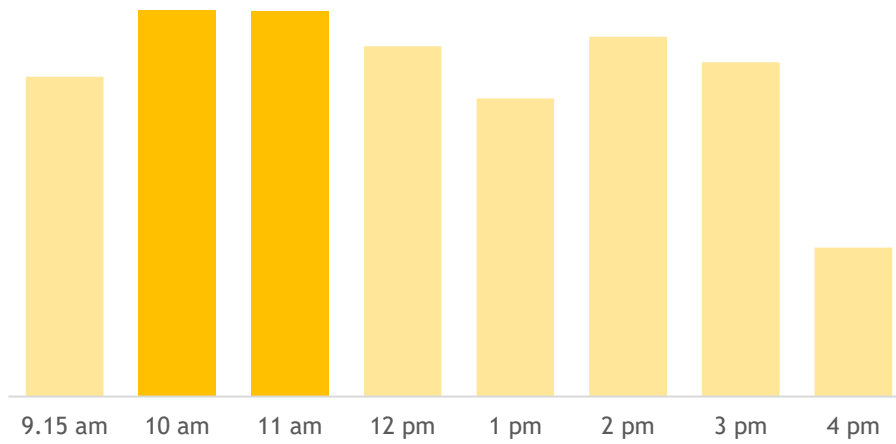

Maybank@HollandV

247 Holland Avenue Singapore 278979

Monday - Friday 9.15 am - 4.45 pm
Saturday 9.15 am - 12.15 pm
(Closed on Sunday and Public Holidays)

Popular Times

[Get in touch](#)