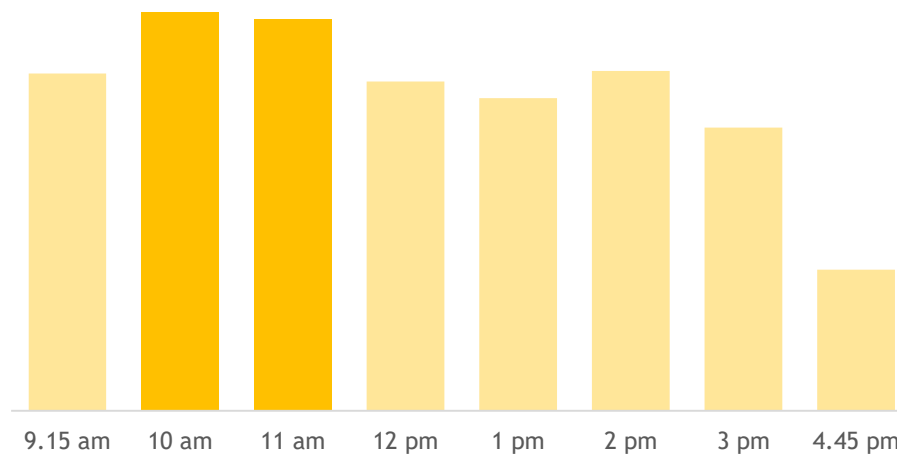

Maybank@HollandV

247 Holland Avenue Singapore 278979

Monday - Friday 9.15am - 4.45pm
Saturday 9.15am - 12.15pm
(Closed on Sunday and Public Holidays)

Branch Traffic (Monday - Friday)

Branch Traffic (Saturday)

Information provided is based on historic data and not live data.

[Get In Touch With Us](#)

Important Notice: Due to the surge in customers visiting the branch, our last queue ticket for all services will be issued up to three (3) hours before the branch closing time with effect from 8 October 2022. We apologise for any inconvenience caused.