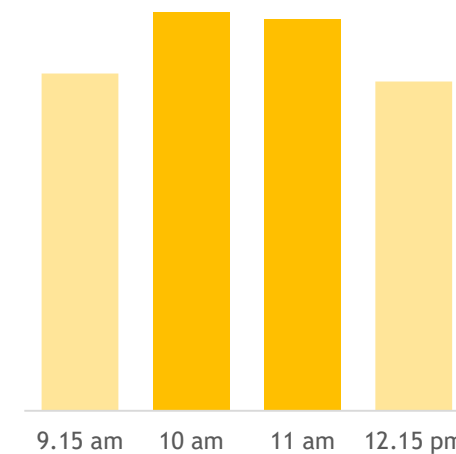

Maybank@HollandV

247 Holland Avenue Singapore 278979

Monday - Friday 9.15am - 4.45pm
Saturday 9.15am - 12.15pm
(Closed on Sunday and Public Holidays)

Branch Traffic (Monday - Friday)

Branch Traffic (Saturday)

Information provided is based on historic data and not live data.

[Get In Touch With Us](#)

Important Notice: Due to the surge in customers visiting the branch, our last queue ticket for all services will be issued up to three (3) hours before the branch closing time with effect from 8 October 2022. We apologise for any inconvenience caused.