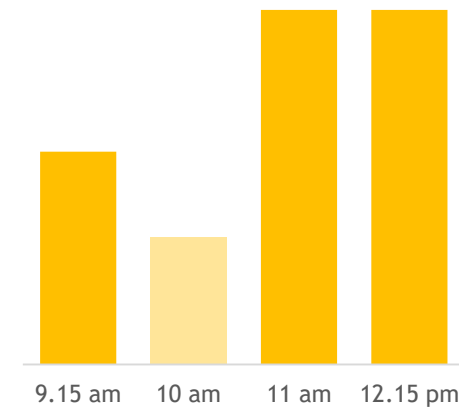

# Maybank@JurongEast

Block 131 Jurong Gateway Road #01-249 Singapore 600131

Monday - Friday 9.15am - 4.45pm  
Saturday 9.15am - 12.15pm  
(Closed on Sunday and Public Holidays)

Branch Traffic (Monday - Friday)

Branch Traffic (Saturday)

Information provided is based on historic data and not live data.

[Get In Touch With Us](#)

Important Notice: Due to the surge in customers visiting the branch, our last queue ticket for all services will be issued up to three (3) hours before the branch closing time with effect from 8 October 2022. We apologise for any inconvenience caused.