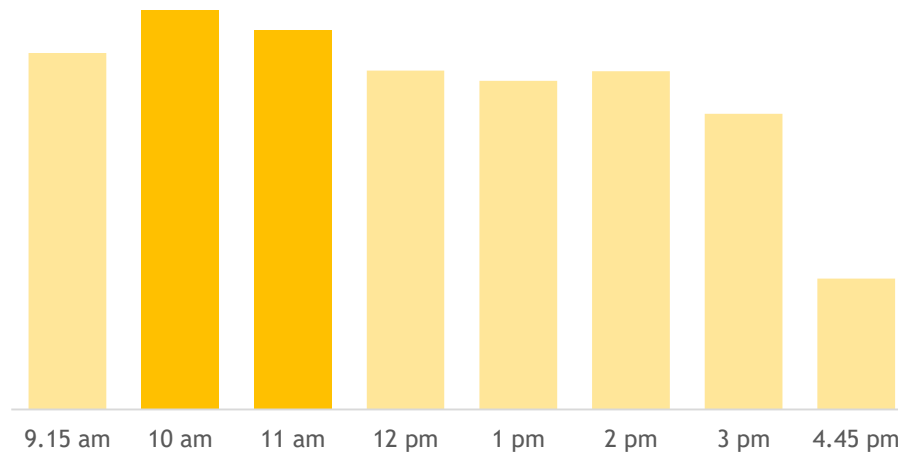

# Maybank@JurongEast

Block 131 Jurong Gateway Road #01-249 Singapore 600131

Monday - Friday 9.15am - 4.45pm  
Saturday 9.15am - 12.15pm  
(Closed on Sunday and Public Holidays)

Branch Traffic (Monday - Friday)

Branch Traffic (Saturday)

Information provided is based on historic data and not live data.

[Get In Touch With Us](#)

Important Notice: Due to the surge in customers visiting the branch, our last queue ticket for all services will be issued up to three (3) hours before the branch closing time with effect from 8 October 2022. We apologise for any inconvenience caused.