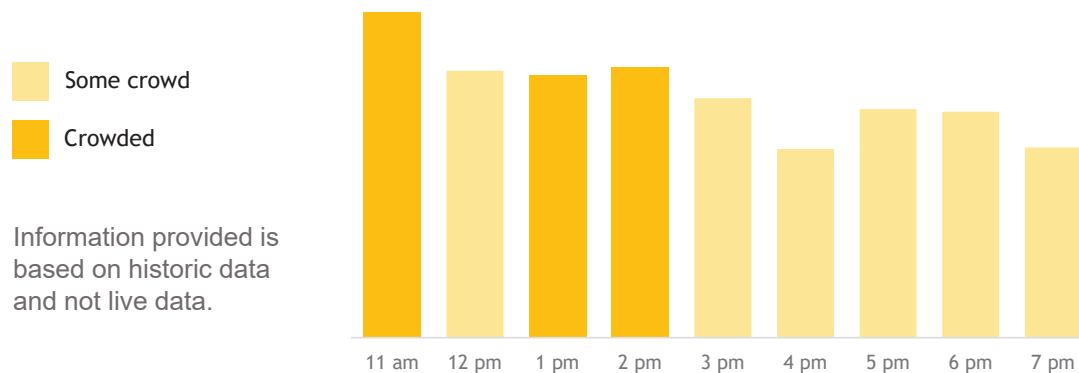

## Maybank@JurongPoint

 63 Jurong West Central 3 #B1-01/02 Jurong Point Shopping Centre Singapore 648331

 Monday - Saturday 11am - 7pm  
(Closed on Sunday and Public Holidays)

Branch Traffic (Monday - Saturday)

[Get In Touch With Us](#)

Important Notice: Due to the surge in customers visiting the branch, our last queue ticket for all services will be issued up to three (3) hours before the branch closing time with effect from 8 October 2022. We apologise for any inconvenience caused.