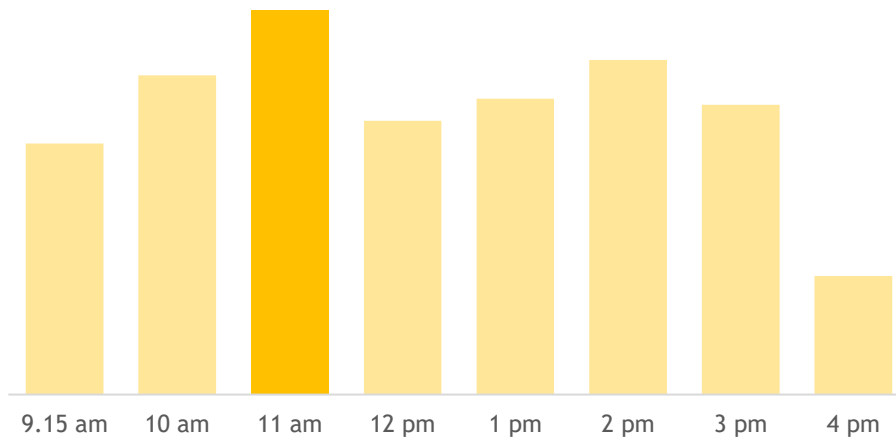

Maybank@MarineParade

Block 87 Marine Parade Central #01-502 Singapore 440087

Monday - Friday 9.15 am - 4.45 pm
Saturday 9.15 am - 12.15 pm
(Closed on Sunday and Public Holidays)

Popular Times

[Get in touch](#)