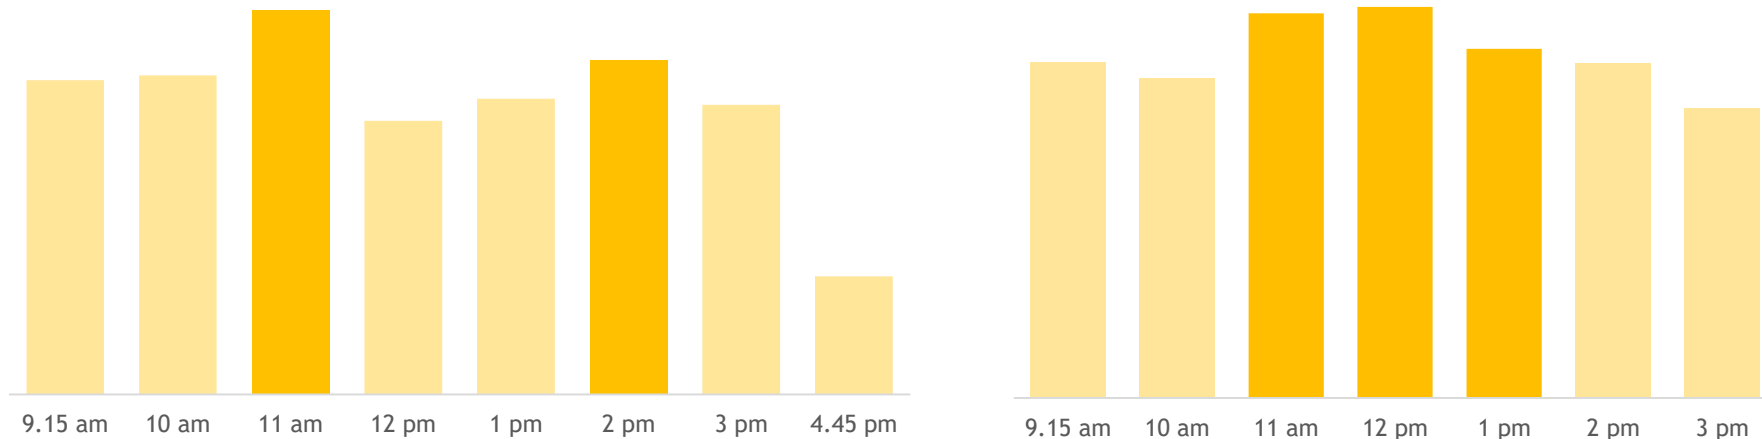

Maybank@MarineParade

Block 87 Marine Parade Central #01-502 Singapore 440087

Monday - Friday 9.15am - 4.45pm
Saturday 9.15am - 3pm
(Closed on Sunday and Public Holidays)

Branch Traffic (Monday - Friday)

Branch Traffic (Saturday)

Information provided is based on historic data and not live data.

[Get In Touch With Us](#)

Important Notice: Due to the surge in customers visiting the branch, our last queue ticket for all services will be issued up to three (3) hours before the branch closing time with effect from 8 October 2022. We apologise for any inconvenience caused.