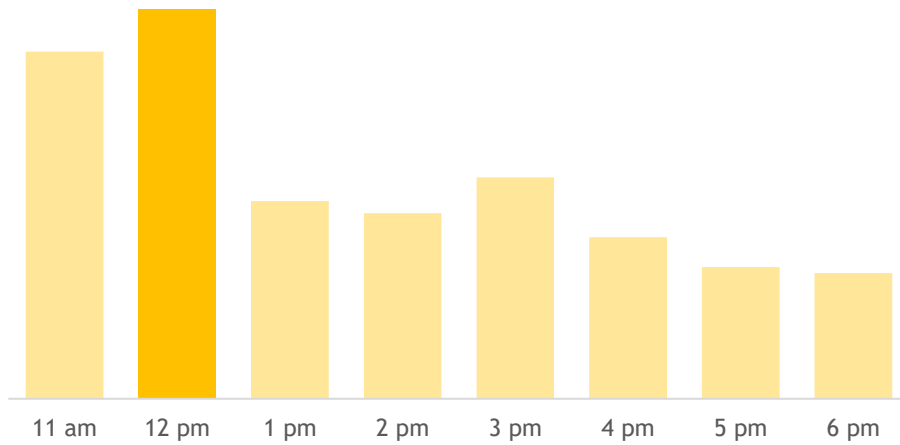

MSpace at Maybank

 321 Orchard Road #01-01/02 Orchard Shopping Centre Singapore 238866

 Monday - Sunday 11 am - 7 pm
(Closed on Public Holidays)

Popular Times

[Get in touch](#)