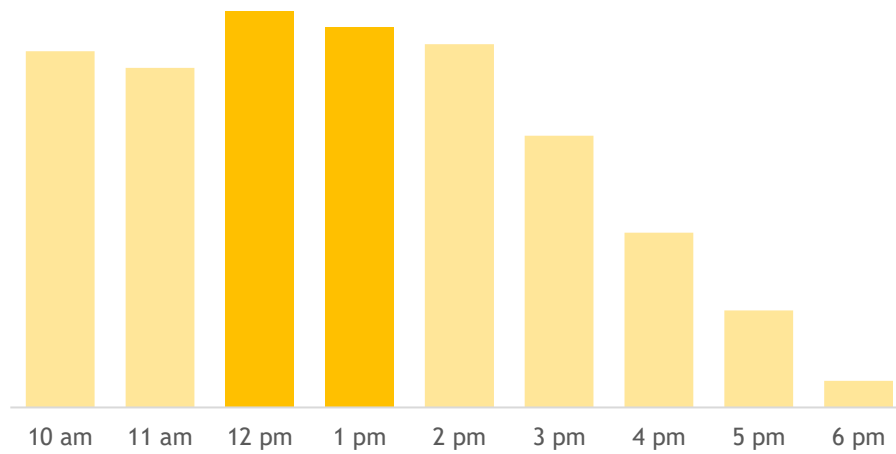

Maybank Tower

2 Battery Road Maybank Tower Singapore 049907

Monday - Friday 10 am - 6.30 pm
(Closed on Saturday, Sunday and Public Holidays)

Popular Times

Get in touch