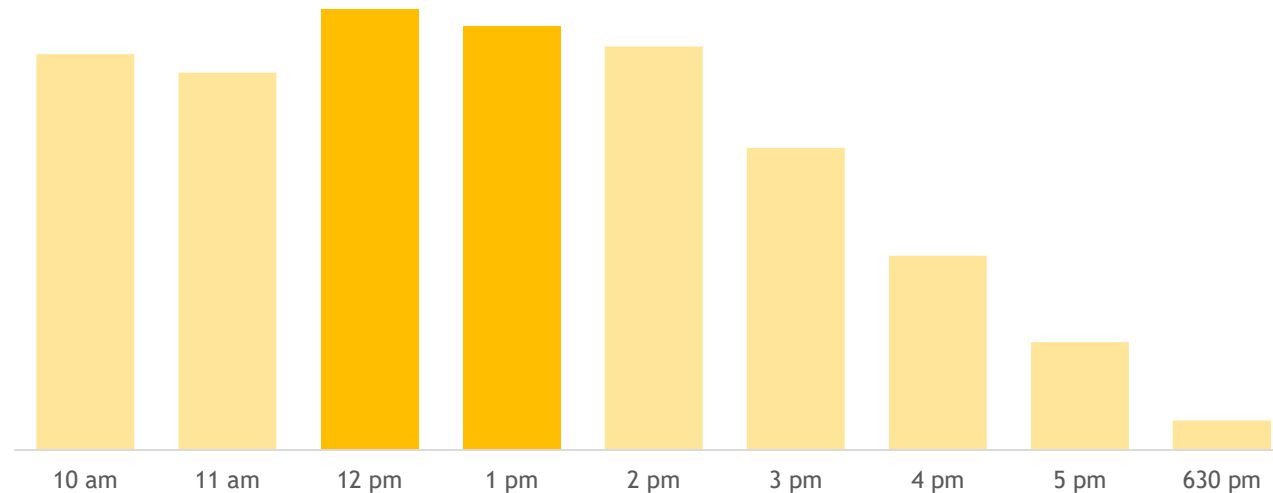

Maybank Tower

2 Battery Road Maybank Tower Singapore 049907

Monday - Friday 10am - 6.30pm
(Closed on Saturday, Sunday and Public Holidays)

Branch Traffic

Information provided is based on historic data and not live data.

[Get In Touch With Us](#)

Important Notice: Due to the surge in customers visiting the branch, our last queue ticket for all services will be issued up to three (3) hours before the branch closing time with effect from 8 October 2022. We apologise for any inconvenience caused.