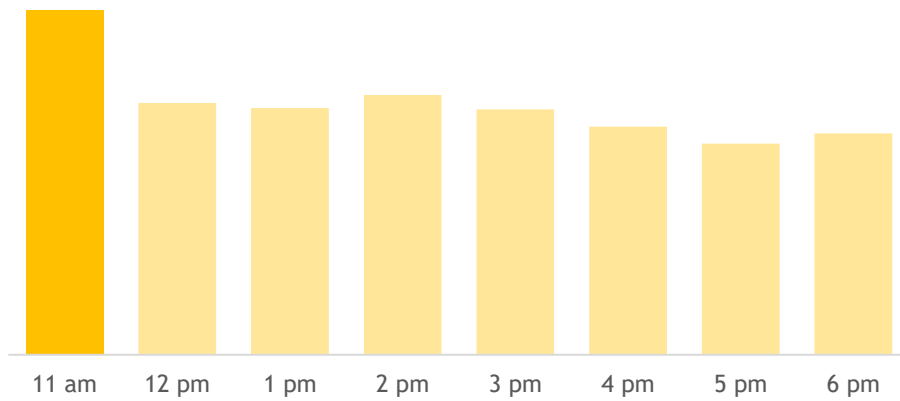

Maybank@nex

23 Serangoon Central #B2-27 nex Singapore 556083

Monday - Sunday 11 am - 7 pm
(Closed on Public Holidays)

Popular Times

[Get in touch](#)