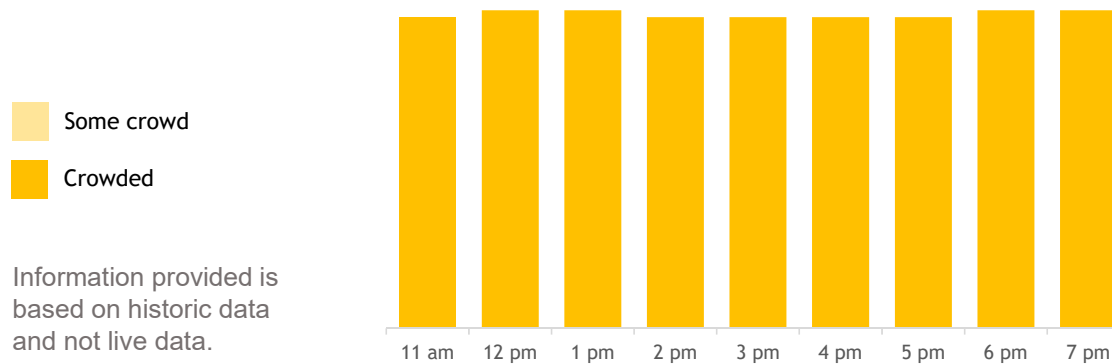

## Maybank@nex

 23 Serangoon Central #B2-27 nex Singapore 556083

 Monday - Saturday 11am - 7pm  
(Closed on Sunday and Public Holidays)

Branch Traffic (Monday - Saturday)

[Get In Touch With Us](#)

Important Notice: Due to the surge in customers visiting the branch, our last queue ticket for all services will be issued up to three (3) hours before the branch closing time with effect from 8 October 2022. We apologise for any inconvenience caused.