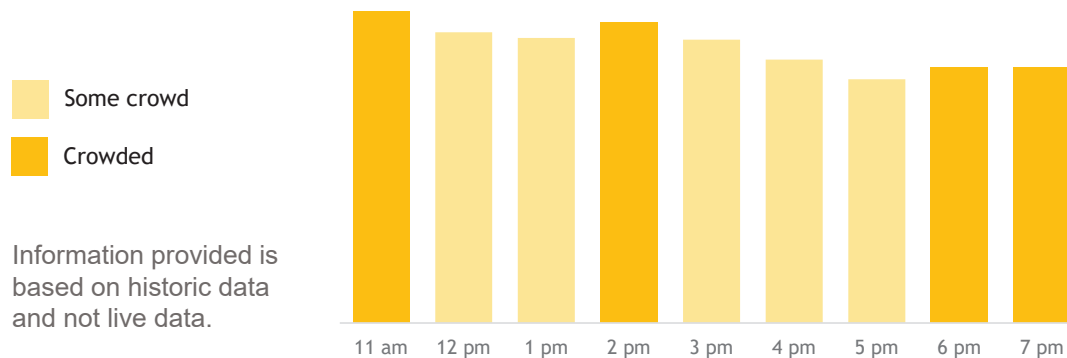

Maybank@nex

 23 Serangoon Central #B2-27 nex Singapore 556083

 Monday - Saturday 11am - 7pm
(Closed on Sunday and Public Holidays)

Branch Traffic (Monday - Saturday)

[Get In Touch With Us](#)

Important Notice: Due to the surge in customers visiting the branch, our last queue ticket for all services will be issued up to three (3) hours before the branch closing time with effect from 8 October 2022. We apologise for any inconvenience caused.