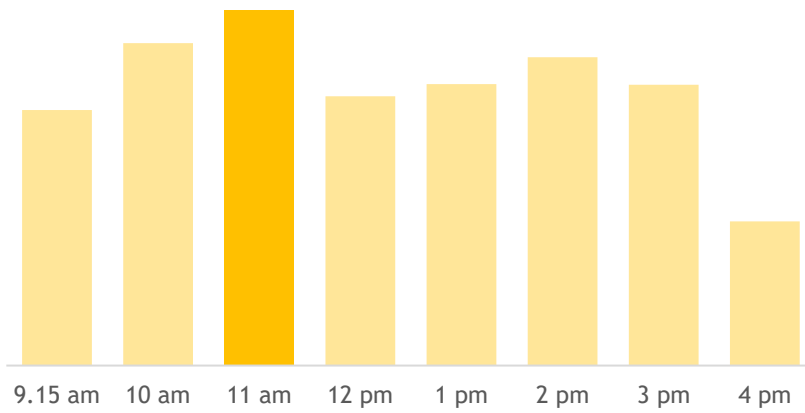

Maybank@TextileCentre

 200 Jalan Sultan #01-02 Textile Centre Singapore 199018

 Monday - Friday 9.15 am - 4.45 pm
Saturday 9.15 am - 12.15 pm
(Closed on Sunday and Public Holidays)

Popular Times

[Get in touch](#)