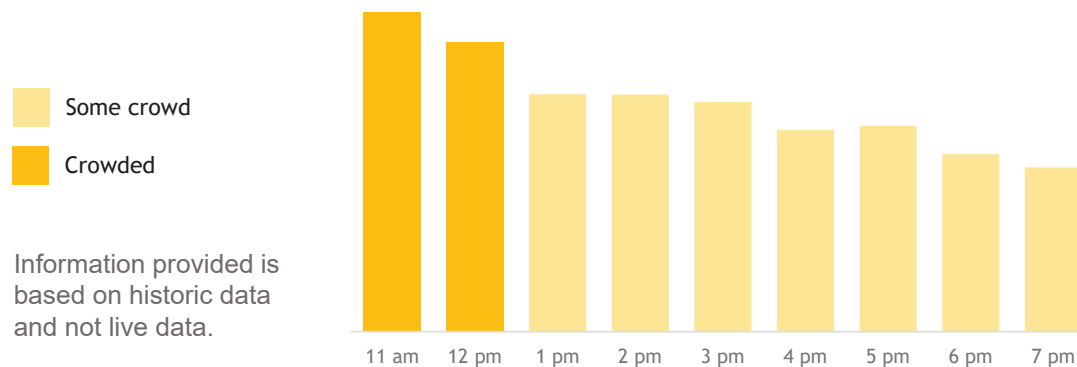

Maybank@WaterwayPoint

83 Punggol Central #01-12 Waterway Point Singapore 828761

Monday - Saturday 11am - 7pm
(Closed on Sunday and Public Holidays)

Branch Traffic (Monday - Saturday)

[Get In Touch With Us](#)

Important Notice: Due to the surge in customers visiting the branch, our last queue ticket for all services will be issued up to three (3) hours before the branch closing time with effect from 8 October 2022. We apologise for any inconvenience caused.