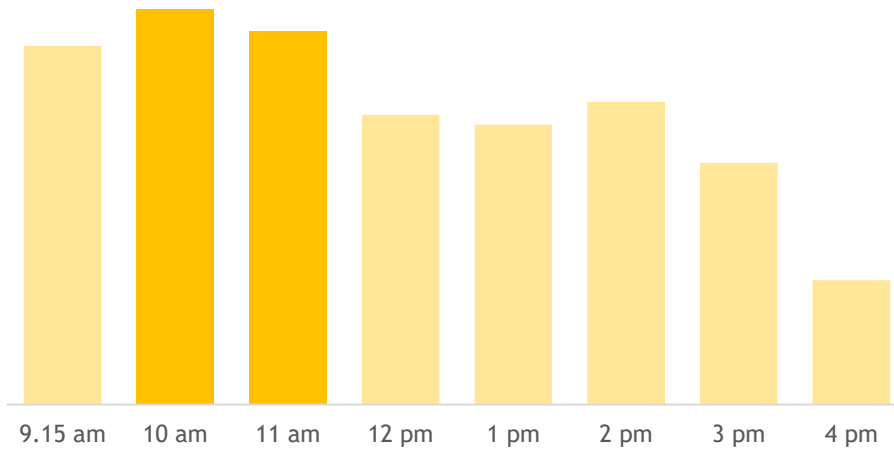

Maybank@Woodlands888

Block 888 Woodlands Drive 50 #02-731 Singapore 730888

Monday - Friday 9.15 am - 4.45 pm
Saturday 9.15 am - 12.15 pm
(Closed on Sunday and Public Holidays)

Popular Times

[Get in touch](#)