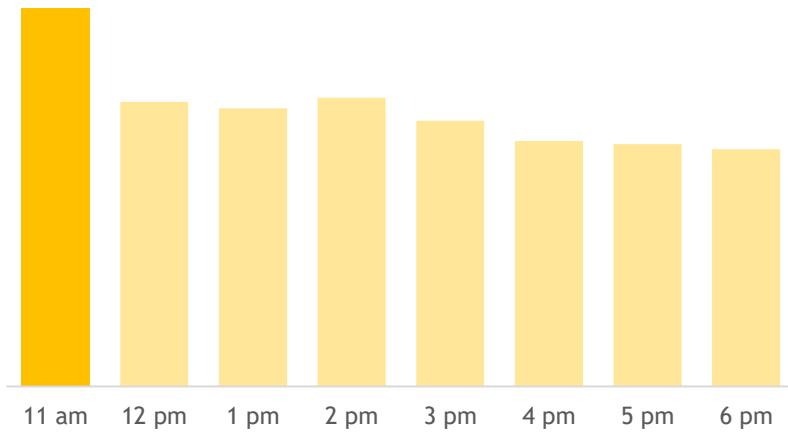

Maybank@Yishun

 930 Yishun Avenue 2 #01-16 Northpoint City North Wing Singapore 769098

 Monday - Sunday 11 am - 7 pm
(Closed on Public Holidays)

Popular Times

[Get in touch](#)