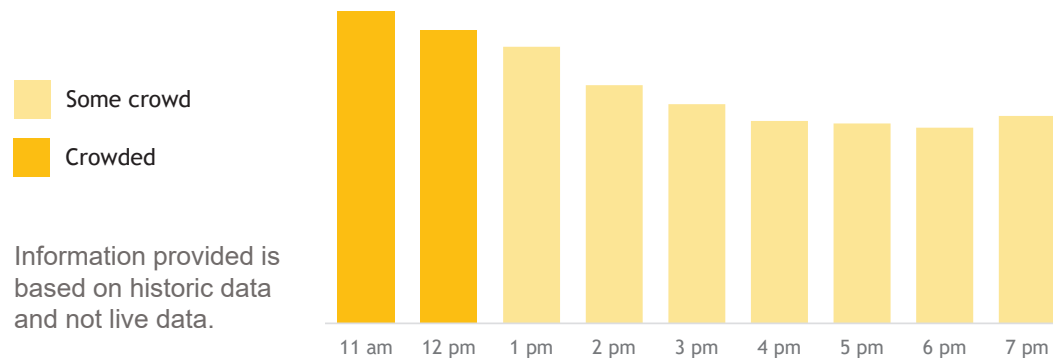

Maybank@Yishun

930 Yishun Avenue 2 #01-16 Northpoint City North Wing Singapore 769098

Monday - Saturday 11am - 7pm
(Closed on Sunday and Public Holidays)

Branch Traffic (Monday - Saturday)

[Get In Touch With Us](#)

Important Notice: Due to the surge in customers visiting the branch, our last queue ticket for all services will be issued up to three (3) hours before the branch closing time with effect from 8 October 2022. We apologise for any inconvenience caused.